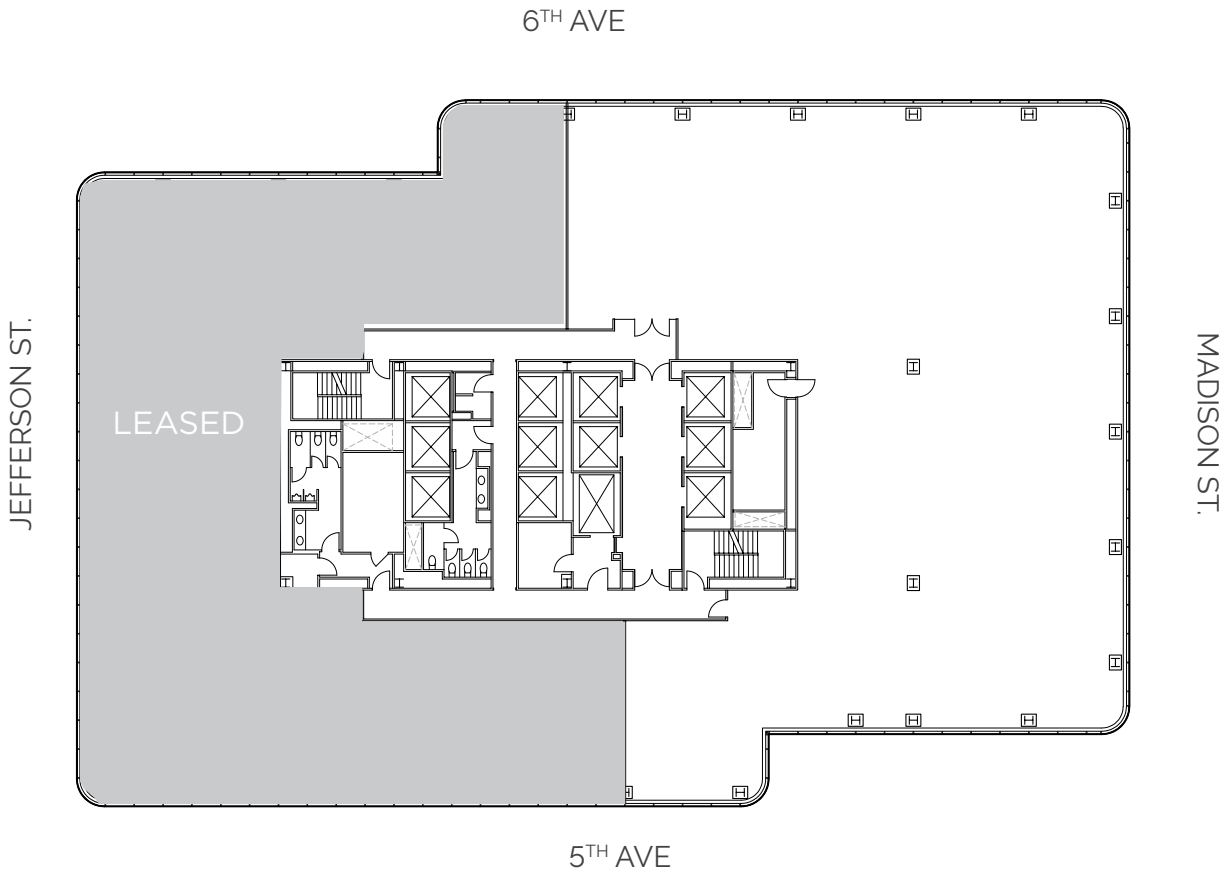

6TH FLOOR SUITE 650

9,333 RSF

SPACE FEATURES

- Available July 2022
- Sweeping city views
- Elevator lobby exposure
- Open floorplan

Dan Swift
+1 503 279 1765
dan.swift@cushwake.com

Lana Baldock
+1 503 279 1775
lana.baldock@cushwake.com