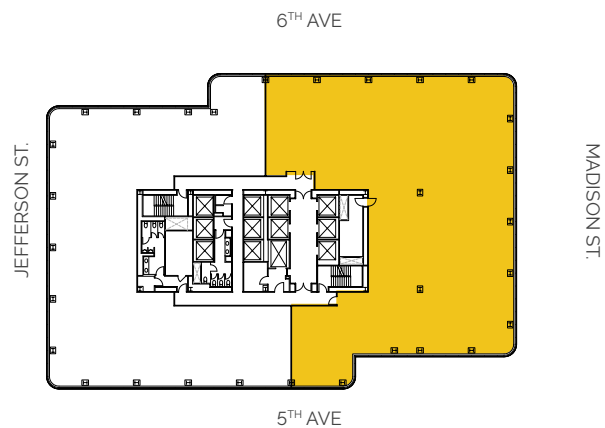

6TH FLOOR SUITE 650

9,333 RSF

SPACE FEATURES

- Available July 2022
- Sweeping city views
- Elevator lobby exposure
- Open floorplan

Dan Swift
+1 503 279 1765
dan.swift@cushwake.com

Lana Baldock
+1 503 279 1775
lana.baldock@cushwake.com